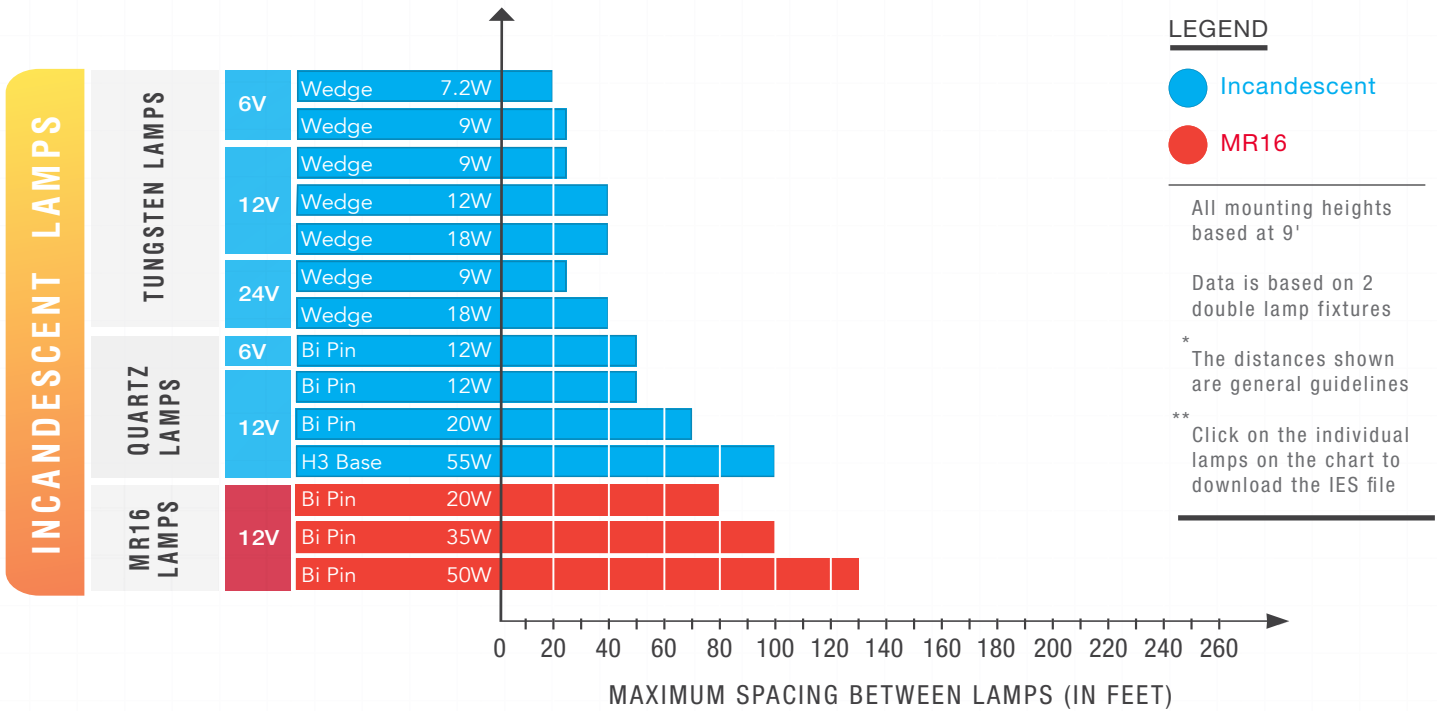

Lamp Spacing Guide (Incandescent)

Lamp Spacing Guide (LED)