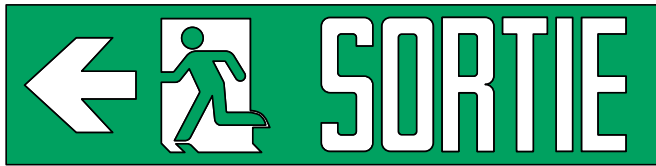

# Directional Indicators

## PICTOGRAMS

The running man pictograms will always show a right facing person unless a directional indicator (arrow) is specified that goes to the left such as L (Left indicator), UL (45° Up left) or DL (45° Down left). When a left facing directional indicator is specified the running man will be shown facing left in conjunction with the directional indicator.

Pictograms that do not specify a direction, such as no indicator (0), D (down indicator) or U (up indicator), the sign will show a right facing person.

A running man sign with supplementary “EXIT” or “SORTIE” text is also available in the **STELLA**, **QUADRA**, **GUIDA**, **OTTICA** and **PROTEGGA** models. To designate “EXIT” add “-E” to the end of the directional indicator nomenclature, for “SORTIE” add “-S”. For example, a sign with supplementary “EXIT” text and the indicator down to the right would have “DR-E” as it’s directional indicator.