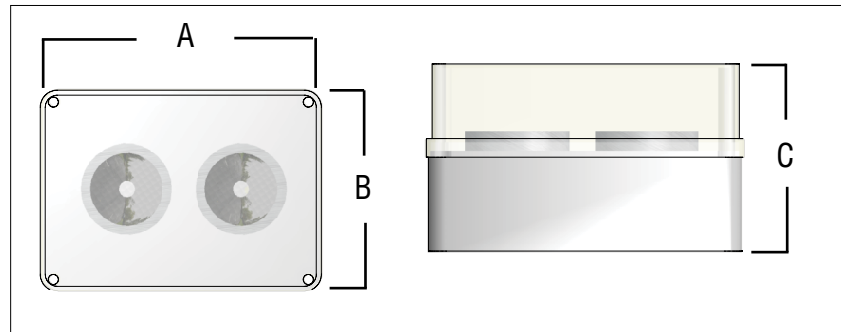

### FEATURES & BENEFITS

- NEMA 4 & 4X / Wet Location
- Fully enclosed lamp heads eliminate any unwanted tampering or re-positioning
- Sanitation listed for food service environments
- Up to 2 x 50W halogen or 7W LED lamps
- Impact and corrosion resistant polycarbonate
- Base is constructed of impact and corrosive resistant Valox®
- CSA 22.2 No. 141-15 Performance Certified

### DIMENSIONS

SERIES	A	B	C
WR-1	127mm 5"	127mm 5"	102mm 4"
WR-2	178mm 7"	127mm 5"	102mm 4"

### ORDERING GUIDE

SERIES	HEAD	VOLTAGE	OPTIONS
WR	1 (Single head) 2 <sup>1</sup> (Double head)	See lamp selection	TP (Tamper proof screws) KO (Knockouts on housing)

Note <sup>1</sup>: Maximum fixture capacity is 70W