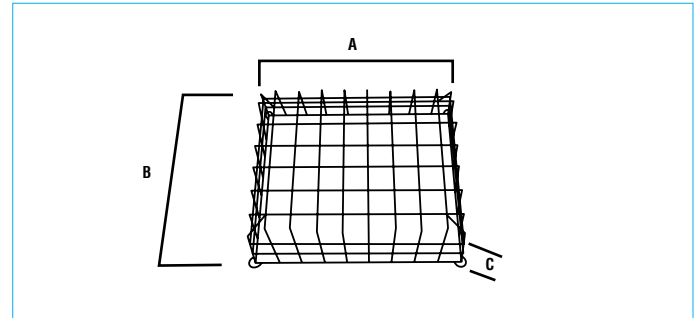

WIRE GUARDS

Project Name: _____

Model Number: _____

Prepared By: _____

Date: _____

BeLuce **WIRE GUARDS** provide emergency lighting equipment with enhanced protection from physical damage. All are made from 10 & 12 gauge cold rolled steel and finished with a durable white baked powder coat paint for corrosion resistance. Ideal for use in gymnasiums, outdoor installations, loading docks and warehouses, schools and apartment complexes.

DIMENSIONS

MODEL NUMBER	APPLICATION	DIMENSIONS (MM)	DIMENSIONS (IN.)		
			A	B	C
50001110	Combination exit & battery unit	502mm x 502mm x 197mm	19 ³ / ₄ "	19 ³ / ₄ "	7 ¹ / ₄ "
50001111	Wall mount exits & RM	400mm x 292mm x 114mm	15 ³ / ₄ "	11 ¹ / ₂ "	4 ¹ / ₂ "
50001097	Ceiling mount exits & RM	368mm x 159mm x 267mm	14 ¹ / ₂ "	6 ¹ / ₄ "	10 ¹ / ₂ "
50001113	SR1 & SR2, BTMR1 & BTMR2, remotes & cubes	216mm x 152mm x 171mm	11"	8 ³ / ₄ "	6 ³ / ₄ "
50001004	Small cabinet battery units	648mm x 216mm x 197mm	25 ¹ / ₂ "	8 ¹ / ₂ "	7 ³ / ₄ "
50001115	Medium cabinet battery units	425mm x 451mm x 165mm	16 ³ / ₄ "	17 ³ / ₄ "	6 ¹ / ₂ "
50001101	Medium cabinet battery units	508mm x 432mm x 305mm	20"	17"	12"
50001102	Large cabinet battery units	711mm x 533mm x 248mm	28"	21"	9 ³ / ₄ "
50001117	LR1 remotes	292mm x 229mm x 216mm	11 ¹ / ₂ "	9"	8 ¹ / ₂ "
50001009	LR2 remotes	305mm x 229mm x 229mm	12"	9"	9"
50001119	Ceiling mounted combination exit & battery unit & RM	451mm x 451mm x 419mm	17 ³ / ₄ "	17 ³ / ₄ "	16 ¹ / ₂ "
50001011	B6L exit and & sortie signs	749mm x 216mm x 248mm	29 ¹ / ₂ "	8 ¹ / ₂ "	9 ³ / ₄ "
50001012	Ceiling mount sortie	508mm x 152mm x 222mm	20"	6"	8 ³ / ₄ "
50001013	Wall mount sortie	508mm x 229mm x 57mm	20"	9"	2 ¹ / ₄ "
50001109	BS100 4 foot	1302mm x 248mm x 114mm	51 ¹ / ₄ "	9 ³ / ₄ "	4 ¹ / ₂ "