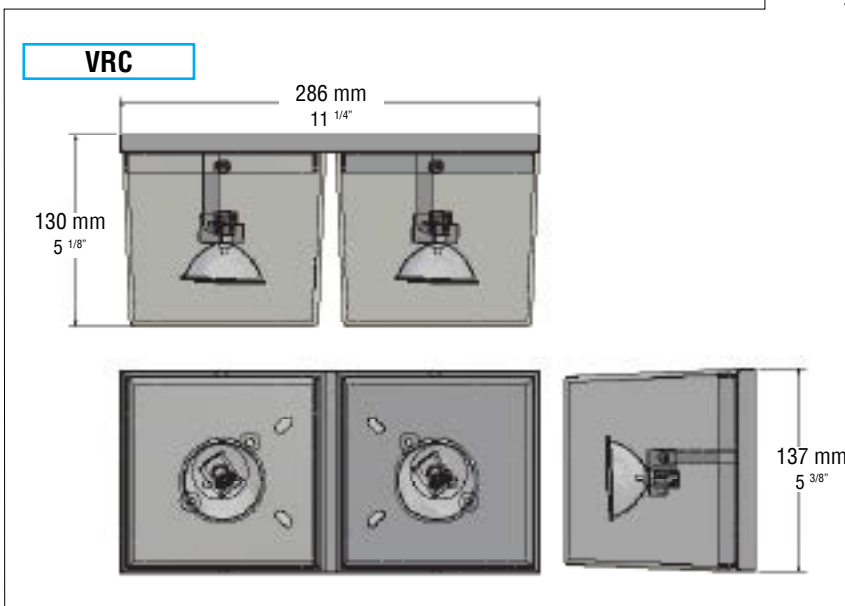

DIMENSIONS