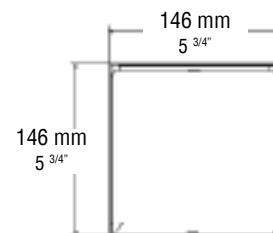

DIMENSIONS