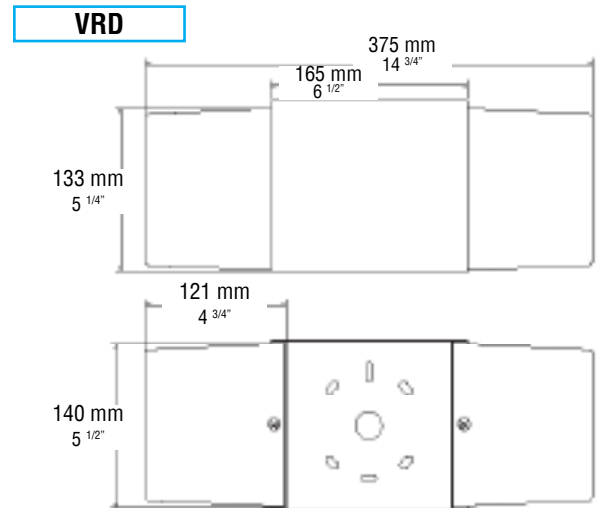

DIMENSIONS