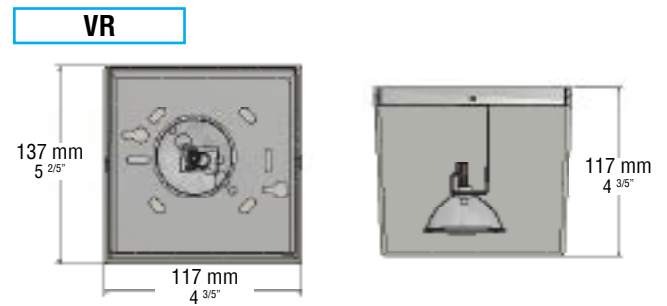

DIMENSIONS