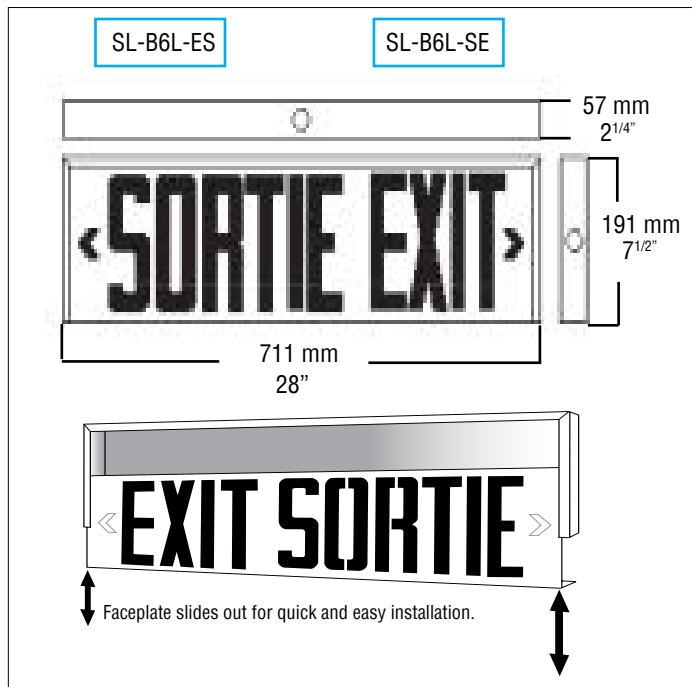

STELLA B6L

Steel LED Bilingual

Project Name: _____ Model Number: _____
 Prepared By: _____ Date: _____

FEATURES & BENEFITS

- Wall, ceiling or end mounting
- Field removable chevrons
- High-output LED technology
- 20 gauge steel housing
- AC Only, Self-Powered or Universal DC
- CSA 22.2 No. 141-15 Performance Certified

DIMENSIONS

EXTERNAL SPECIFICATIONS

The STELLA-B6L is constructed from durable 20 gauge steel. The STELLA-B6L comes standard with a white baked powder coat finish. Available in custom epoxy based powder coat finishes (please specify). Single, double or universal face versions must be specified when ordering. Universal mounting pattern and keyhole slots are stamped into the backplate. Removable chevron arrows are standard on each fixture. The self-powered version comes standard with an external LED status indicator and test switch.

INTERNAL SPECIFICATIONS

AC ONLY LED: standard 120/347VAC input
 SELF-POWERED: Standard 120/347VAC input and sealed nickel-cadmium batteries to provide a minimum 30 minutes of emergency duration. Optional 90 or 120 minute duration battery is available. Solid state charger and transfer. If an AC generator is used to back up the signs, a surge suppression device is recommended to protect the entire emergency circuit.

ORDERING GUIDE

SERIES	OPERATION	LIGHT SOURCE	LETTER COLOUR	FACE#	MOUNTING	OPTIONS
SL-B6L-ES (Exit/Sortie)	Blank (AC only) SP (Self-powered)	L (LED)	R (Red)	1 (Single) 2 (Double) U (Universal)	W (Wall mount no canopy) M (Universal mount wall, ceiling or end mount) E (End mount standard canopy & support bracket)	CC (Custom colour - specify) SW (Special wording - specify) WG (Wireguard) TP (Tamper proof screws) PK12 (12" pendant kit) UDC (Universal 6 - 24VDC) 90SP (90 min. emergency) 120SP (120 min. emergency)
SL-B6L-SE (Sortie/Exit)						