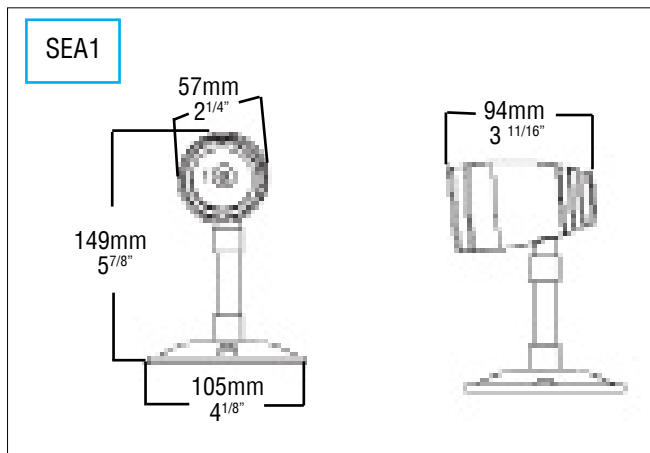

SEA REMOTE

NEMA 4X Remote Head in 6, 12 or 24V

Project Name: _____

Model Number: _____

Prepared By: _____

Date: _____

FEATURES & BENEFITS

- Grey powder coated die-cast aluminum
- NEMA 4X rated
- Fully gasketed lens and canopy
- Up to 2 x 50W MR16 halogen or 7W LED lamps
- Teflon coated lens
- Flexible water-tight neck for precise aiming
- 6, 12 or 24VDC
- Operating temperature: -40 °C to +40°C
- Suitable for use in food preparation areas, wash down environments, pools, locker rooms and anywhere moisture is present
- CSA 22.2 No. 141-15 performance certified

DIMENSIONS

ORDERING GUIDE

SEA - -

SERIES	HEAD	VOLTAGE
SEA	1 (Single head) 2 (Double head)	See Lamp Selection

LAMP SELECTION

	6V	12V	24V
MR16	N/A	20, 35, 50W	N/A
LED-MR16	5, 7W	2, 5, 7W	5, 7W