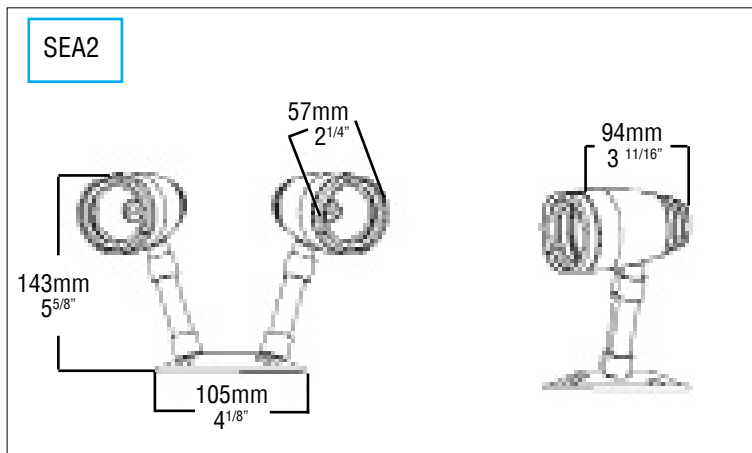

SEA REMOTE

NEMA 4X Remote Head in 6, 12 or 24V

Project Name: _____

Model Number: _____

Prepared By: _____

Date: _____

FEATURES & BENEFITS

- Grey powder coated die-cast aluminum
- NEMA 4X rated
- Fully gasketed lens and canopy
- Up to 2 x 50W MR16 halogen or 7W LED lamps
- Teflon coated lens
- Flexible water-tight neck for precise aiming
- 6, 12 or 24VDC
- Operating temperature: -40 °C to +40°C
- Suitable for use in food preparation areas, wash down environments, pools, locker rooms and anywhere moisture is present
- CSA 22.2 No. 141-15 performance certified

DIMENSIONS

ORDERING GUIDE

SEA - -

SERIES	HEAD	VOLTAGE
SEA	1 (Single head) 2 (Double head)	See Lamp Selection

LAMP SELECTION

	6V	12V	24V
MR16	N/A	20, 35, 50W	N/A
LED-MR16	5, 7W	2, 5, 7W	5, 7W