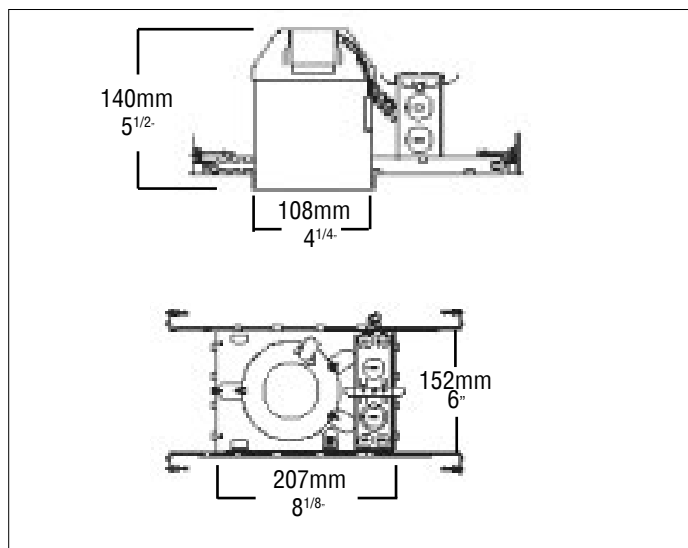

## DIMENSIONS

## ORDERING GUIDE

RMR - - -

SERIES	MOUNTING ASSEMBLY TYPE	VOLTAGE	OPTIONAL COLOUR
RMR	TRR (Tilting) TMR (Retractable)	See Lamp Selection	TRR - STS (Stainless steel), BK (Black), WH (White) TMR - BN (Brushed nickel), CH (Chrome)