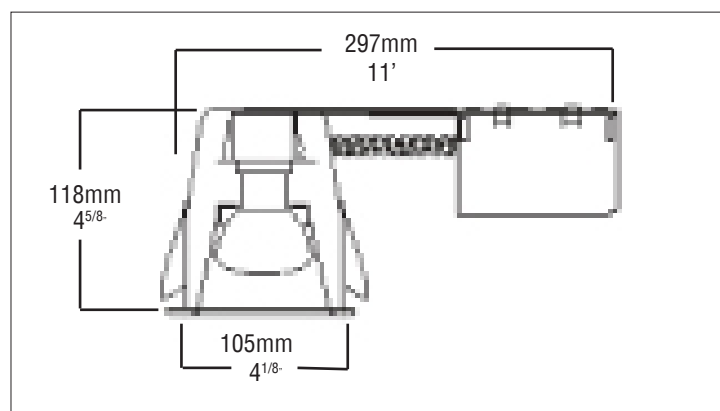

RMR-REM

Recessed Remote for Remodel Installation

Project Name: _____ Model Number: _____
 Prepared By: _____ Date: _____

FEATURES & BENEFITS

- MR16 halogen or LED lamps up to 50W
- Compact recessed design
- Choice of tilting or retracting mounting
- Available in a variety of finishes to match any decor
- CSA 22.2 No. 141-15 Performance Certified

DIMENSIONS

ORDERING GUIDE

RMR-REM - - -

SERIES	MOUNTING ASSEMBLY TYPE	VOLTAGE	OPTIONAL COLOUR
RMR-REM	TRR (Tilting) TMR (Retractable)	See Lamp Selection	TRR - STS (Stainless steel), BK (Black), WH (White) TMR - BN (Brushed nickel), CH (Chrome)