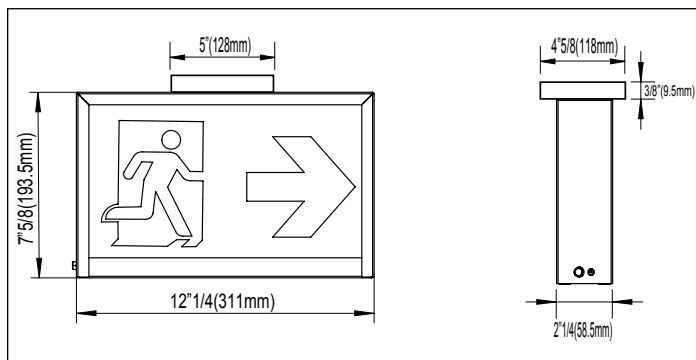

PREZZO RM

Steel LED Running Man

Project Name: _____ Model Number: _____
 Prepared By: _____ Date: _____

FEATURES & BENEFITS

- Universal mounting: ceiling, wall and end mount
- High-output LED technology
- 20-gauge steel housing
- Universal AC/DC or Self-Powered
- Self-Powered: Ni-Cad battery, 120 minutes emergency duration
- 120-347V Input
- Universal Face and pictograms
- Meets requirements of ICES-005
- Certified CSA 22.2 No. 141 & Energy Efficiency CAN/CSA-C860

EXTERNAL SPECIFICATIONS

The PREZZO RM is constructed from durable 20 gauge steel. The PREZZO RM comes standard with a white baked powder coat finish. Universal mounting pattern is stamped into the backplate. The self-powered version comes standard with an external LED status indicator and test switch.

BATTERY TECHNOLOGY

Designed with a maintenance free, sealed nickelcadmium battery providing a standard duration of 120 minutes. Recharge time of the battery is 24 hours.

DIMENSIONS

UNIVERSAL PICTOGRAMS

The standard OLR (Universal) includes: a pictogram with no directional indicators, a pictogram with a left facing directional indicator and a pictogram with a right facing directional indicator.

PRE-BUILT INVENTORY

ORDERING CODE	SHORT DESCRIPTION	LONG DESCRIPTION
19000039	PZ-RM-ACDC-U-OLR-M	PREZZO STEEL RUNNING MAN UNIVERSAL FACE PICTOGRAMS UNIVERSAL MOUNTING WHITE FINISH 120-347VAC & 6VDC INPUT
19000038	PZ-RM-SP-U-OLR-M	PREZZO STEEL RUNNING MAN SELF-POWERED UNIVERSAL FACE PICTOGRAMS UNIVERSAL MOUNTING WHITE FINISH 120-347VAC INPUT