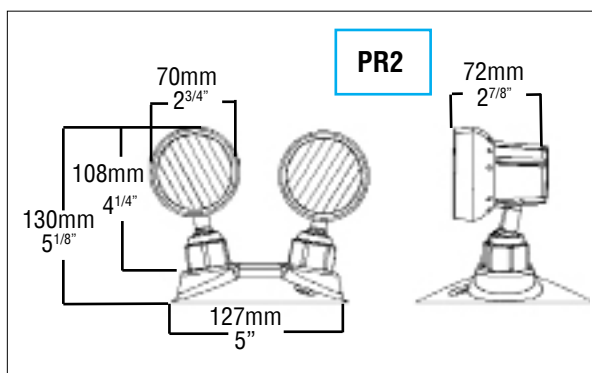

## FEATURES & BENEFITS

- Corrosion, flame resistant thermoplastic
- PAR18 module
- Innovative rotary locking collar
- Tool-less adjustable swivel locks head in place
- Matching canopy to fit standard junction boxes
- Operating temperature: -20°C to +40°C
- Also available with double heads
- Supplied standard in colour white
- CSA 22.2 No. 141-15 Performance Certified

## DIMENSIONS