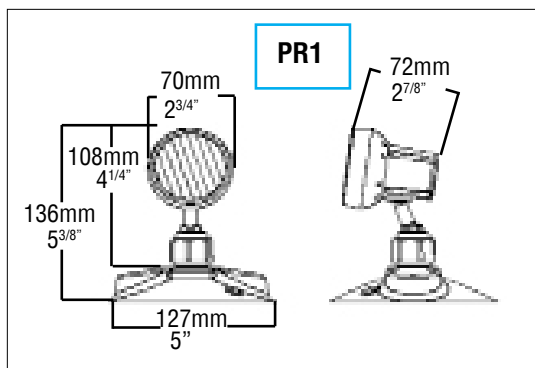

## FEATURES & BENEFITS

- Corrosion, flame resistant thermoplastic
- PAR18 module
- Innovative rotary locking collar
- Tool-less adjustable swivel locks head in place
- Matching canopy to fit standard junction boxes
- Operating temperature: -20°C to +40°C
- Also available with double heads
- Supplied standard in colour white
- CSA 22.2 No. 141-15 Performance Certified

## DIMENSIONS