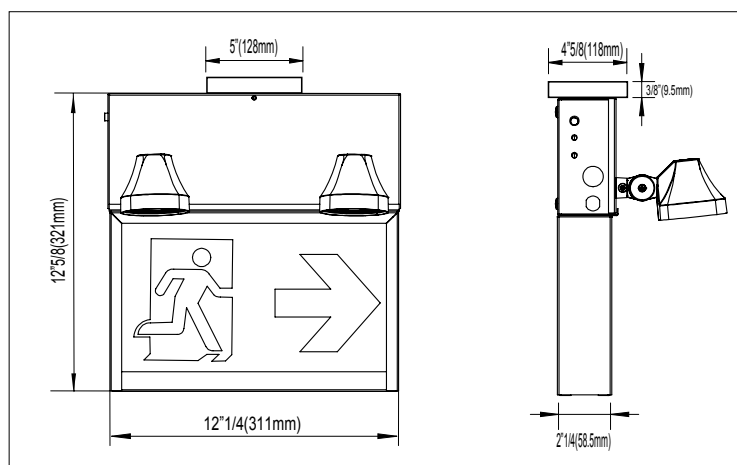

PREZZO COMBO RM

Steel LED Running Man Combo

Project Name: _____ Model Number: _____
 Prepared By: _____ Date: _____

FEATURES & BENEFITS

- 120-347 VAC Input
- 6 VDC emergency power output
- Wattage capacities 27W
- 120 minutes emergency power duration as a standalone unit
- Momentary push button test switch
- Pilot LEDs for AC, ON and CHARGE
- Fully automatic, current limiter charger
- Maintenance free, sealed lead acid battery
- Meets requirements of ICES-005
- Certified CSA 22.2 No. 141 & Energy Efficiency CAN/CSA-C860

MECHANICAL

- 20 Gauge steel construction
- Universal spider knockout pattern stamped into backplate for junction box mounting
- Universal models include ceiling or end mount, field installable canopy kit c/w spider plate
- White powder coat finish standard

UNIVERSAL PICTOGRAMS

The standard OLR (Universal) includes:
 a pictogram with no directional indicators, a pictogram with a left facing directional indicator and a pictogram with a right facing directional indicator.

DIMENSIONS

MODEL RATING GUIDE

| MODELS | VOLTS(V) | WATTAGE CAPACITIES (W) | | | |
|-----------|----------|------------------------|-------|-------|--------|
| | | 30MIN | 60MIN | 90MIN | 120MIN |
| PZ-RM-627 | 6V | 27 | 14 | 9 | 7 |