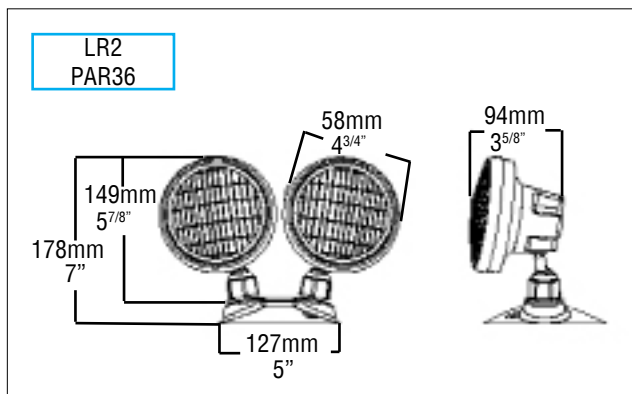

LR - PAR36

Large Style Emergency Remote

Project Name: _____ Model Number: _____
 Prepared By: _____ Date: _____

FEATURES & BENEFITS

- Corrosion, flame resistant thermoplastic
- PAR36 incandescent or halogen lamps
- Innovative rotary locking collar
- Matching canopy to fit standard junction boxes Vandal resistant design
- Tool-less adjustable swivel locks head in place
- Supplied standard in white, black optional
- CSA 22.2 No. 141-15 Performance Certified

DIMENSIONS

ORDERING GUIDE

SERIES	HEAD	VOLTAGE	OPTIONS
LR	1 (Single head) 2 (Double head) 3 (Triple head) 4 (Quad head)	See Lamp Selection	LC (Less canopy) SB (Sealed beam) ¹ TC (Teflon [®] coated lens) BLK (Black housing)