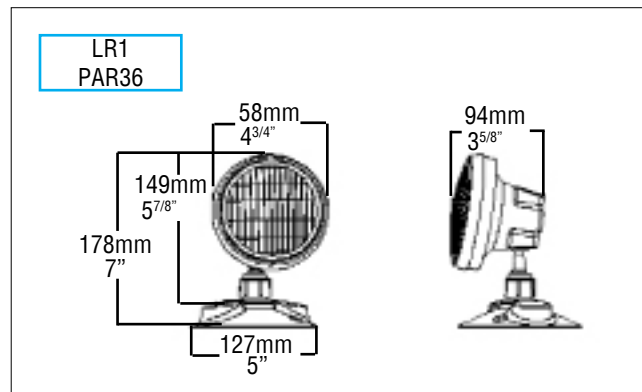

LR - PAR36

Large Style Emergency Remote

Project Name: _____ Model Number: _____
 Prepared By: _____ Date: _____

FEATURES & BENEFITS

- Corrosion, flame resistant thermoplastic
- PAR36 incandescent or halogen lamps
- Innovative rotary locking collar
- Matching canopy to fit standard junction boxes Vandal resistant design
- Tool-less adjustable swivel locks head in place
- Supplied standard in white, black optional
- CSA 22.2 No. 141-15 Performance Certified

DIMENSIONS

ORDERING GUIDE

SERIES	HEAD	VOLTAGE	OPTIONS
LR	1 (Single head) 2 (Double head) 3 (Triple head) 4 (Quad head)	See Lamp Selection	LC (Less canopy) SB (Sealed beam) ¹ TC (Teflon [®] coated lens) BLK (Black housing)