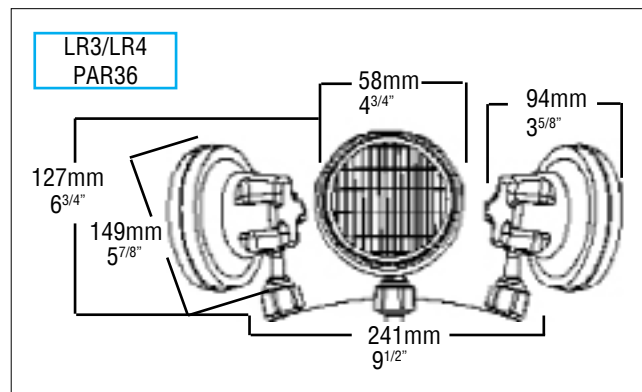

LR - PAR36

Large Style Emergency Remote

Project Name: _____ Model Number: _____
 Prepared By: _____ Date: _____

FEATURES & BENEFITS

- Corrosion, flame resistant thermoplastic
- PAR36 incandescent or halogen lamps
- Innovative rotary locking collar
- Matching canopy to fit standard junction boxes Vandal resistant design
- Tool-less adjustable swivel locks head in place
- Supplied standard in white, black optional
- CSA 22.2 No. 141-15 Performance Certified

DIMENSIONS

ORDERING GUIDE

SERIES	HEAD	VOLTAGE	OPTIONS
LR	1 (Single head) 2 (Double head) 3 (Triple head) 4 (Quad head)	See Lamp Selection	LC (Less canopy) SB (Sealed beam) ¹ TC (Teflon [®] coated lens) BLK (Black housing)