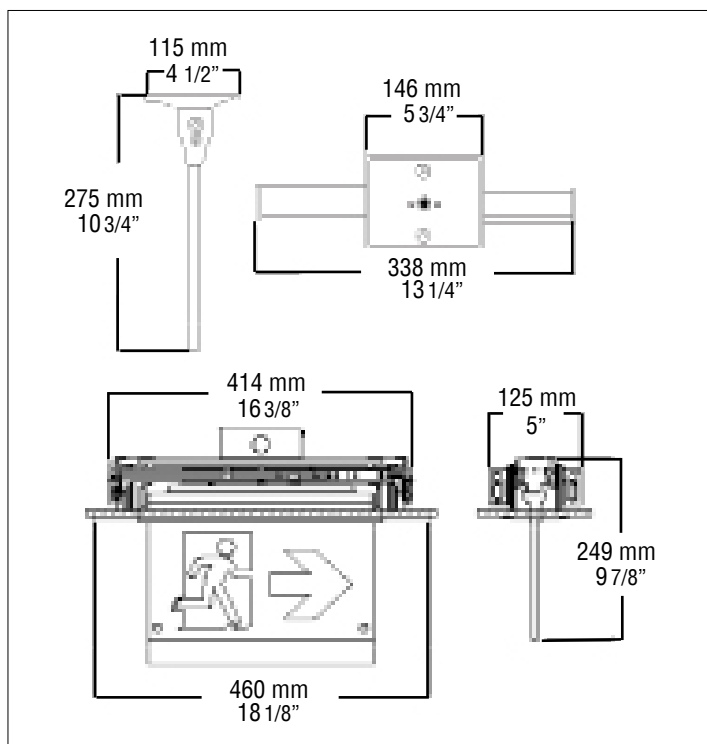

CURVA RM

Surface / Recessed Edge-Lit Running Man

Brushed Aluminum

Project Name: _____ Model Number: _____
 Prepared By: _____ Date: _____

FEATURES & BENEFITS

- Surface wall, ceiling or end mounting
- Edge-Lit LED technology
- White aluminum housing is standard
- Self-powered models provide 120 minute run time
- CSA 22.2 No. 141-15 Performance Certified

DIMENSIONS

EXTERNAL SPECIFICATIONS

The CURVA RM is designed with a minimalist-inspired aluminum housing that is offered standard in white. The high clarity acrylic panel is standard in a universal face with universal pictograms. The housing rotates from 0° to 180° for precise positioning. An external LED status indicator and test switch is standard on all self-powered models. 120-347V is standard.

INTERNAL SPECIFICATIONS

AC ONLY, and SELF-POWERED: standard 120-347VAC input, Self-powered versions use sealed nickel-cadmium batteries to provide a minimum 120 minutes of emergency duration. Electronic cut-off circuit prevents over-discharge. CURVA signs configured for AC/DC operation feature a universal 2 wire DC input; 6VDC - 24VDC.

NOTE: 50001063 (white recessed mount kit); 50001077 (brushed aluminum recessed mount kit)

CURVA RM

Surface / Recessed Edge-Lit Running Man

Brushed Aluminum

PRE-BUILT INVENTORY

ORDERING CODE	SHORT DESCRIPTION	LONG DESCRIPTION
19011006	CRV-RM-L-U-S-0LR	CURVA EDGE-LIT R/M AC ONLY CLEAR LED UNIVERSAL SURFACE MOUNT WHITE FINISH 120347V INPUT
19011057	CRV-RM-L-U-S-0LR-UDC	CURVA EDGE-LIT R/M CLEAR LED UNIVERSAL SURFACE MOUNT WHITE FINISH 120347V INPUT-UDC
19011007	CRV-RM-SP-L-U-S-0LR	CURVA EDGE-LIT R/M S/P CLEAR LED UNIVERSAL SURFACE MOUNT WHITE FINISH 120347V INPUT 120MIN