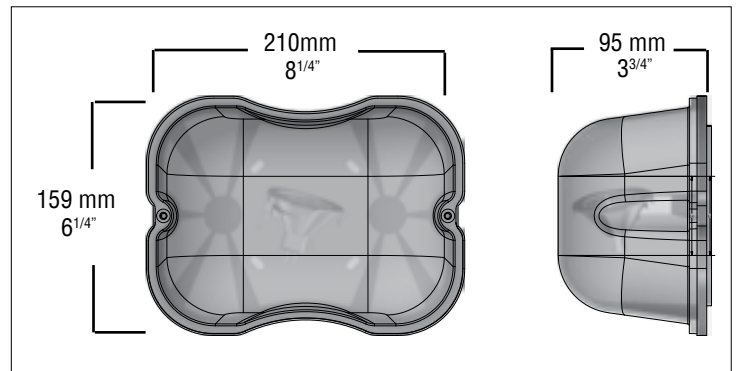

## FEATURES & BENEFITS

- UV resistant polycarbonate lens
- Vandal resistant design
- NEMA 4X / Wet location
- Gasket with memory retention
- Up to 2 x 50W halogen or 7W LED lamps
- Tamper proof screws included
- Fully enclosed lamp heads eliminate any unwanted tampering or re-positioning
- Applications such as schools, corridors, institutions and apartment complexes.
- Other colours available, including custom colour matching
- Operating temperature: -40°C to +40°C
- CSA 22.2 No. 141-15 Performance Certified

## DIMENSIONS

## ORDERING GUIDE

BOL-WP-R - - -

SERIES	LAMP NO.	VOLTAGE	OPTIONS
BOL-WP-R	1 (single) 2 (double)	See Lamp Selection	CC (Custom colour mounting plate) WG (Wireguard)