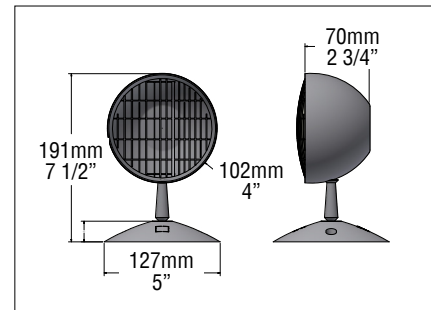

## FEATURES & BENEFITS

- Spun Aluminum head
- PAR36 incandescent, halogen or LED lamp
- Black thermoplastic canopy
- Matching canopy to fit standard junction boxes
- Ideal for industrial environments and installations where the fixture will be exposed to constant excessive temperatures or UV exposure
- Operating temperature: -20°C to +40°C
- CSA 22.2 No. 141-15 Performance Certified

## DIMENSIONS