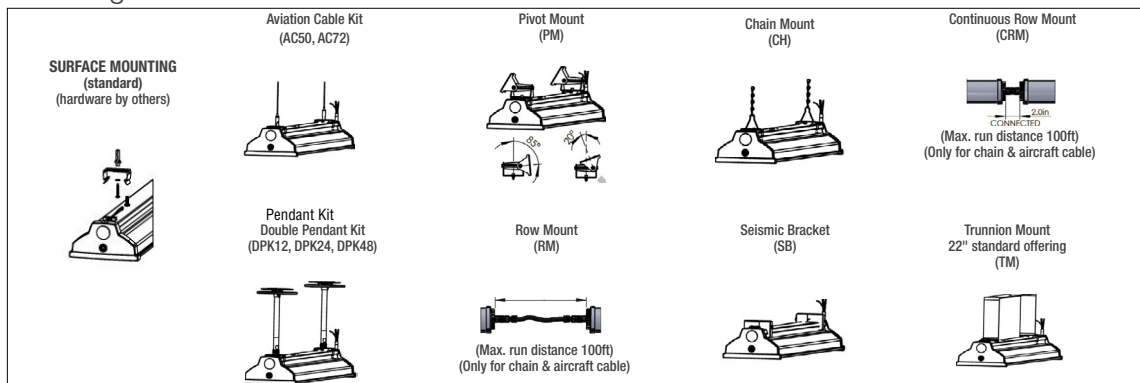

ACCIAIO® BX920

LINEAR LED

Type: _____

Project: _____

Delivered Lumens:
6,912 lm to 11,704 lm

Input Wattage:
50W & 80W

Efficacy:
Up to 146 lm/W

Colour Temperatures:
3000K, 4000K, 5000K

Projected Lumen Maintenance:
L₇₀ @ >100,000 hrs.

24 ga. sheet steel housing with white powder coat finish

The **ACCIAIO®LED BX920** is a NEMA 4X / IP66 rated luminaire. The impact resistant design and LED performance make the **ACCIAIO®LED BX920** ideal for use in: warehouses, parking decks, food preparation areas, breezeways, stairwells, canopies, service corridors, loading docks and farms.

Configurations

MODEL	LENGTH	OPERATION	POWER	COLOUR TEMP	INPUT	MOUNTING	OPTIONS
BX920LED	4 (4ft)	HT (AC only)	LO	WT30 (3000K)	120-277V	[BLANK] (surface mount - std.)	WHT (white housing - Standard)
		¹SA(EM Backup)	HO	WT40 (4000K)	347-480V	²AC (aircraft cable)	FP (3A fuse protection)
				WT50 (5000K)		PM (aimable pivot mount)	SP (10kA surge protector)
						³CH (Chain Mount)	⁶OS (external occupancy sensor)
						⁴DPK (double pendant kit)	
						⁵CRM (continuous row mount)	
						⁵RM (row mount)	
						SB (seismic bracket)	
						TM (tunnion mount)	

NOTE¹: SA is a field Installation Emergency Pack T20, available with 120-277V only, 10W, 1305 lm; **NOTE²:** Specify length for AC: 50", 72" fully adjustable; **NOTE³:** only available in 48", field adjustable; **NOTE⁴:** only available in 12", 24" and 48"; **NOTE⁵:** Maximum run distance 100 ft, only for chain and aircraft cable; **NOTE⁶:** OS is a standard sensor (Magnum OSM1, CRMB9, OSFSP221, SBOR & other sensors also available)

Mounting

Dimensions

Acciaio® BX920 accessories