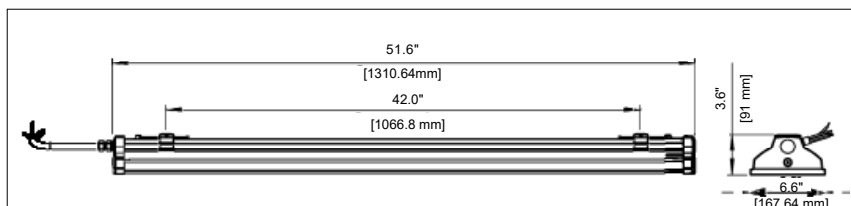

## Configurations

MODEL	LENGTH	OPERATION	POWER	COLOUR TEMP	INPUT	MOUNTING	OPTIONS
BX920LED	4 (4ft)	HT (AC only)	LO	WT30 (3000K)	120-277V	[BLANK] (surface mount - std.)	WHT (white housing - Standard)
		<sup>1</sup> SA(EM Backup)	HO	WT40 (4000K)	347-480V	<sup>2</sup> AC (aircraft cable)	FP (3A fuse protection)
				WT50 (5000K)		PM (aimable pivot mount)	SP (10kA surge protector)
						<sup>3</sup> CH (Chain Mount)	<sup>6</sup> OS (external occupancy sensor)
						<sup>4</sup> DPK (double pendant kit)	
						<sup>5</sup> CRM (continuous row mount)	
						<sup>5</sup> RM (row mount)	
						SB (seismic bracket)	
						TM (tunnion mount)	

**NOTE<sup>1</sup>:** SA is a field Installation Emergency Pack T20, available with 120-277V only, 10W, 1305 lm; **NOTE<sup>2</sup>:** Specify length for AC: 50", 72" fully adjustable; **NOTE<sup>3</sup>:** only available in 48", field adjustable; **NOTE<sup>4</sup>:** only available in 12", 24" and 48"; **NOTE<sup>5</sup>:** Maximum run distance 100 ft, only for chain and aircraft cable; **NOTE<sup>6</sup>:** OS is a standard sensor (Magnum OSM1, CRMB9, OSFSP221, SBOR & other sensors also available)

## Dimensions