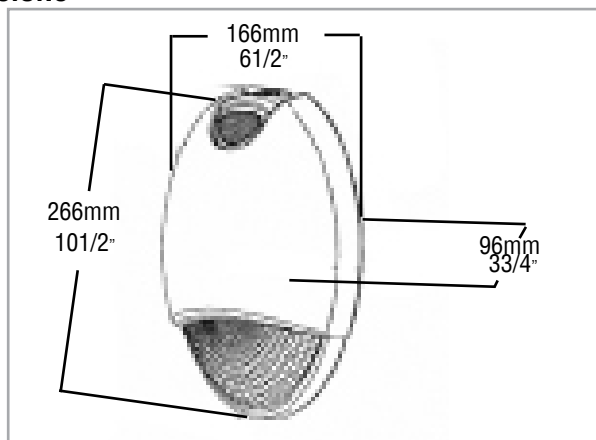

## FEATURES & BENEFITS

- Photocell
- High output LED
- UV stabilized polycarbonate lens
- Die-cast aluminum housing
- Available in bronze, black or silver
- AC version rated to -50°C to +50°C, suitable for cold location
- ACEM Temperature range 0°C to +50°C
- CSA 22.2 No. 141-15 performance certified

## DIMENSIONS